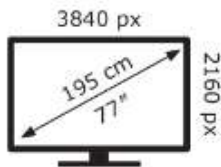

LG Electronics

OLED77G64LW

93 kWh/1000h

ABCDEF**G**
HDR
334 kWh/1000h

2019/2013

LG Electronics

OLED77G64LW

93 kWh/1000h